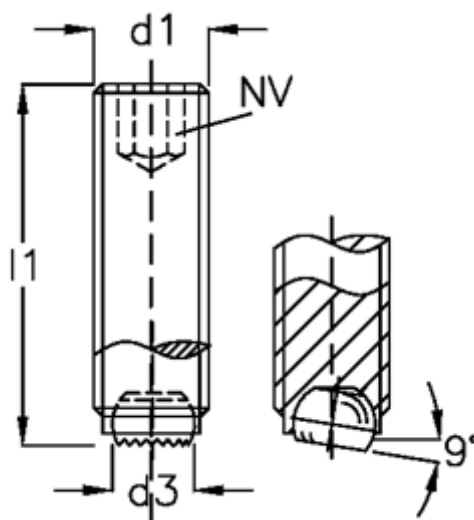

Article number: 20907746

Description: E+G Ball point screw
GN 605-M16-25-VR

Measures

d1	= M16
d2	= 12.0
d3	= 10.7
Internal hexagon	= 8
l1	= 25